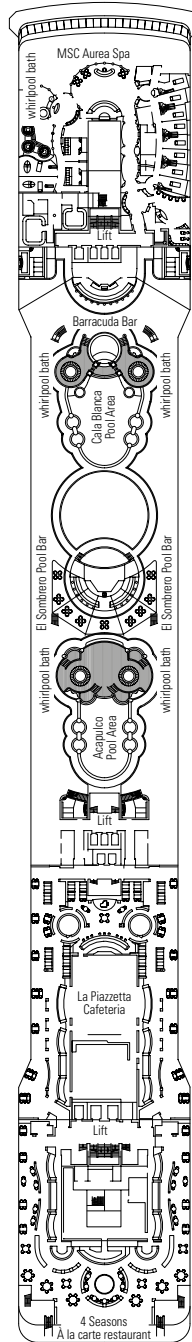

- All cabins have one double bed convertible to two single beds except in cabins for guests with disabilities or reduced mobility (H), this does not apply to cabin 15025

\* Certain cabins have restricted views.

## LEGEND

- ▲ Sofa bed
- ◆ Double sofa bed
- 3<sup>rd</sup> bed is a bunk bed
- 3<sup>rd</sup> and 4<sup>th</sup> beds are bunks
- ↔ Connecting cabins
- H Cabin for guests with disabilities or reduced mobility

Data and descriptions are subject to change and will be verified at the time of booking.

DECK 10  
LIRA

DECK 9  
VIOLA

DECK 8  
ARPA

DECK 7  
SAXOFONO

DECK 6  
VIOLINO

DECK 5  
PIANOFORTE

# DECK PLAN & ACCOMMODATION

- Sport Deck 16
- Xilofono Deck 15
- Chitarra Deck 14
- Mandolino Deck 13
- Clarinetto Deck 12
- Flauto Deck 11
- Lira Deck 10
- Viola Deck 9
- Arpa Deck 8
- Saxofono Deck 7
- Violino Deck 6
- Pianoforte Deck 5
- Violoncello Deck 4