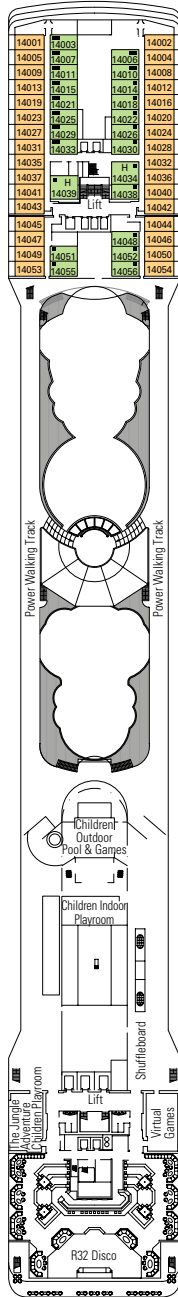

- All cabins have one double bed convertible to two single beds except in cabins for guests with disabilities or reduced mobility (H), this does not apply to cabin 15025

\* Certain cabins have restricted views.

## LEGEND

- ▲ Sofa bed
- ◆ Double sofa bed
- 3<sup>rd</sup> bed is a bunk bed
- 3<sup>rd</sup> and 4<sup>th</sup> beds are bunks
- ↔ Connecting cabins
- H Cabin for guests with disabilities or reduced mobility

Data and descriptions are subject to change and will be verified at the time of booking.

DECK 10  
LIRA

DECK 9  
VIOLA

DECK 8  
ARPA

DECK 7  
SAXOFONO

DECK 6  
VIOLINO

DECK 5  
PIANOFORTE

# DECK PLAN & ACCOMMODATION

- Sport Deck 16
- Xilofono Deck 15
- Chitarra Deck 14
- Mandolino Deck 13
- Clarinetto Deck 12
- Flauto Deck 11
- Lira Deck 10
- Viola Deck 9
- Arpa Deck 8
- Saxofono Deck 7
- Violino Deck 6
- Pianoforte Deck 5
- Violoncello Deck 4