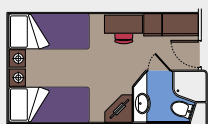

CABIN TYPES

18 Aurea Suites

Balcony suites (≈31 m²)
Double bed can be converted into two single beds.
Air conditioning, spacious wardrobe, bathroom with bathtub, interactive TV, telephone, Wi-Fi internet connection (for a fee), mini bar, safe deposit box.

This kind of accommodation is available only with the experience Aurea.

806 Balcony

Balcony cabins (from ≈17 to ≈23 m²)
Double bed can be converted into two single beds.
Air conditioning, bathroom with shower, interactive TV, telephone, Wi-Fi internet connection (for a fee), mini bar, safe deposit box.

This kind of accommodation is available with the experiences Bella, Fantastica and Aurea.

171 Ocean View

Cabins with porthole (≈16 m²)
Double bed can be converted into two single beds.
Air conditioning, bathroom with shower, interactive TV, telephone, Wi-Fi internet connection (for a fee), mini bar, safe deposit box.

This kind of accommodation is available with the experiences Bella and Fantastica.

263 Inside

Inside cabins (≈13 m²)
Double bed can be converted into two single beds.
Air conditioning, bathroom with shower, interactive TV, telephone, Wi-Fi internet connection (for a fee), mini bar, safe deposit box.

This kind of accommodation is available with the experiences Bella and Fantastica.

17 Cabins for guests with disabilities or reduced mobility

3 Balcony (from ≈33 to ≈39 m²), 2 Ocean View (≈17 m²), 12 Inside (≈20 m²)
Single beds can be converted into a double bed only in cabin 15025.
Air conditioning, bathroom with shower, interactive TV, telephone, Wi-Fi internet connection (for a fee), mini bar, safe deposit box.