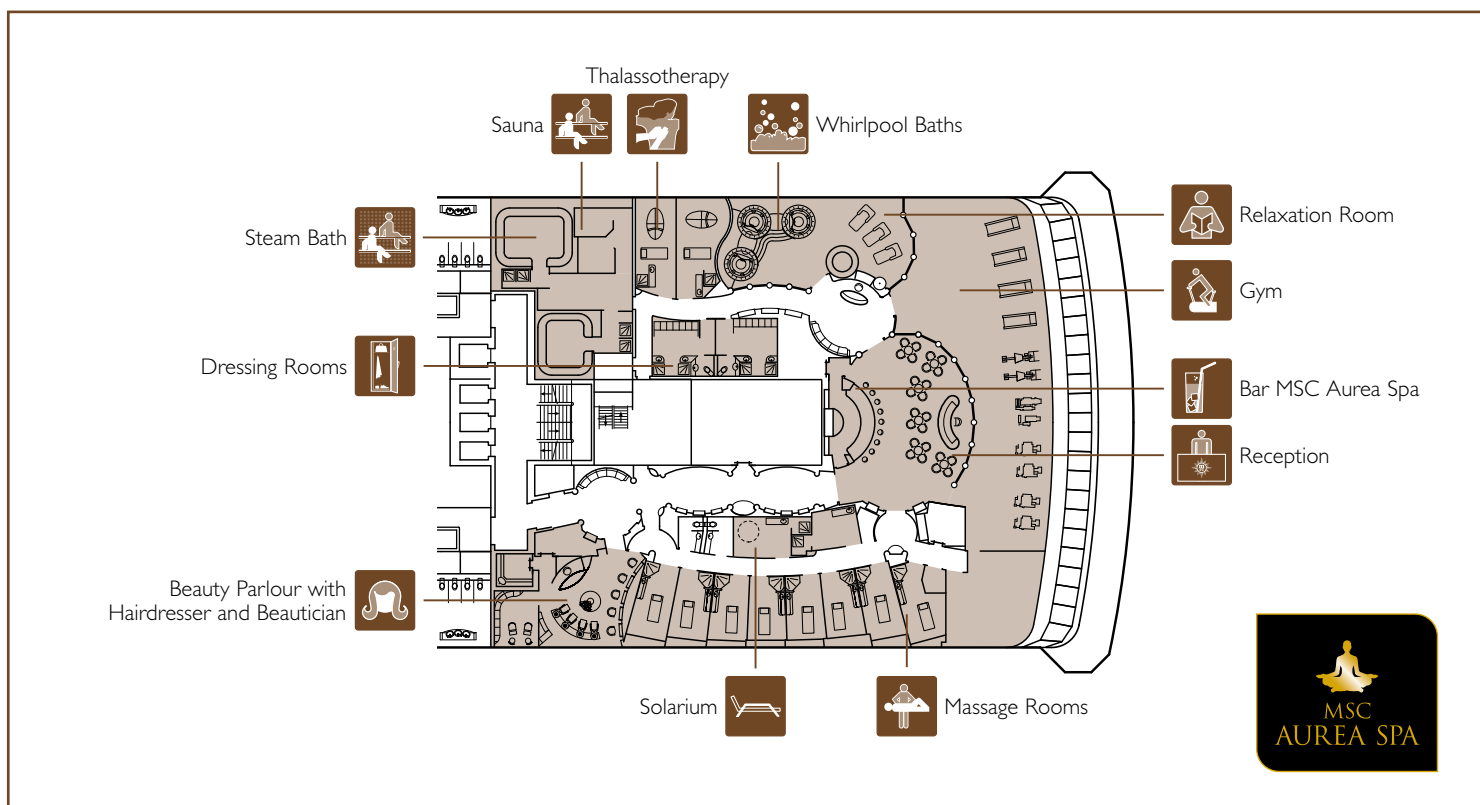

SPA & SPORTS

SPA & RELAX	Seats	Use	Surface (m²)	Deck
MSC AUREA SPA		Beauty farm, beauty parlour, fitness centre, bar	1.160	13 Mandolino
SOLARIUM		Solarium	800	16 Sport

SPORT ACTIVITIES	Seats	Use	Surface (m²)	Deck
MINIGOLF		Minigolf	54	15 Xilofono
POWER WALKING TRACK		Power walking track of 240 m	575	14 Chitarra
SHUFFLEBOARD		Shuffleboard	354	14 Chitarra / 15 Xilofono
SPORT CENTER		Basketball, tennis court, volleyball	474	16 Sport

POOLS	Seats	Use	Surface (m²)	Deck
ACAPULCO		Pool area	1.300	13 Mandolino
CALA BLANCA		Pool area	1.600	13 Mandolino