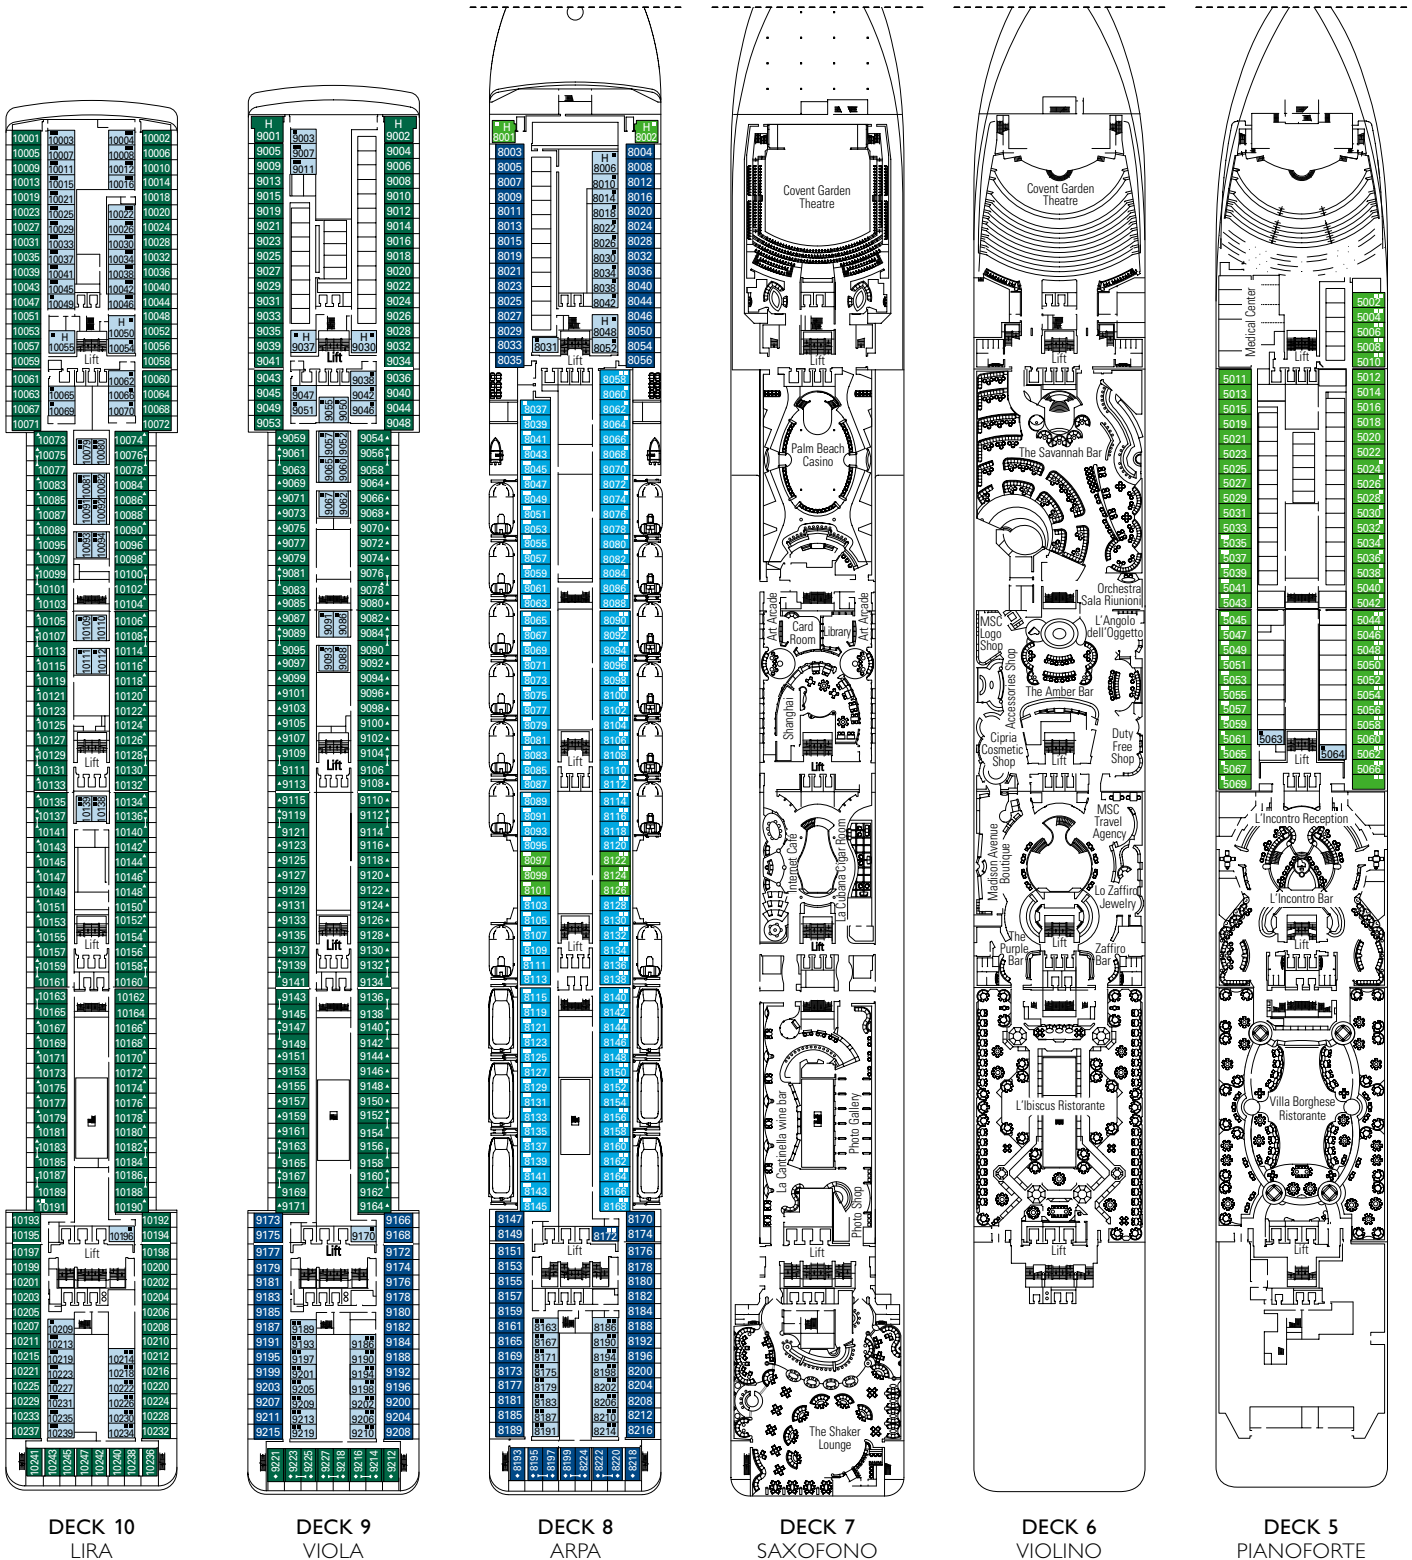

CABINS CATEGORIES

Inside > Bella	Inside > Fantastica	Balcony > Aurea
Ocean View > Bella*	Ocean View > Fantastica	Suite > Aurea
Balcony > Bella	Balcony > Fantastica	

- 3rd bed available in all categories
- 4th bed available in all categories (except Suite Aurea)

- All cabins have one double bed convertible to two single beds except in cabins for guests with disabilities or reduced mobility (H), this does not apply to cabin 15025

* Certain cabins have restricted views.

LEGEND

- ▲ Sofa bed
- Double sofa bed
- 3rd bed is a bunk bed
- 3rd and 4th beds are bunks
- ↔ Connecting cabins
- H Cabin for guests with disabilities or reduced mobility

Data and descriptions are subject to change and will be verified at the time of booking.

DECK 10
LIRA

DECK 9
VIOLA

DECK 8
ARPA

DECK 7
SAXOFONO

DECK 6
VIOLINO

DECK 5
PIANOFORTE