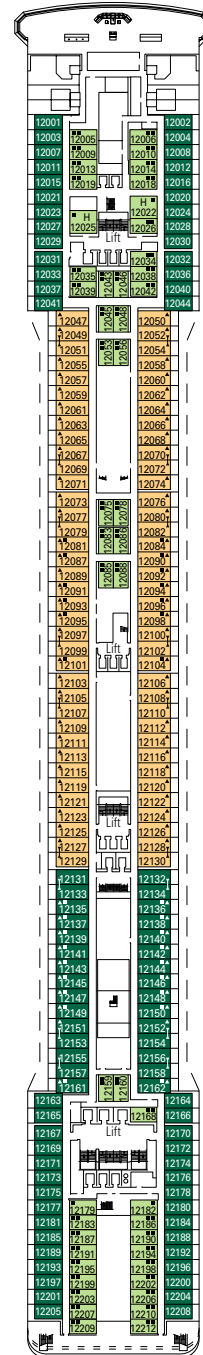

- All cabins have one double bed convertible to two single beds except in cabins for guests with disabilities or reduced mobility (H), this does not apply to cabin 15025

\* Certain cabins have restricted views.

## LEGEND

- ▲ Sofa bed
- ◆ Double sofa bed
- 3<sup>rd</sup> bed is a bunk bed
- 3<sup>rd</sup> and 4<sup>th</sup> beds are bunks
- ↔ Connecting cabins
- H Cabin for guests with disabilities or reduced mobility

Data and descriptions are subject to change and will be verified at the time of booking.

DECK 10  
LIRA

DECK 9  
VIOLA

DECK 8  
ARPA

DECK 7  
SAXOFONO

DECK 6  
VIOLINO

DECK 5  
PIANOFORTE

# DECK PLAN & ACCOMMODATION

- Sport Deck 16
- Xilofono Deck 15
- Chitarra Deck 14
- Mandolino Deck 13
- Clarinetto Deck 12
- Flauto Deck 11
- Lira Deck 10
- Viola Deck 9
- Arpa Deck 8
- Saxofono Deck 7
- Violino Deck 6
- Pianoforte Deck 5
- Violoncello Deck 4