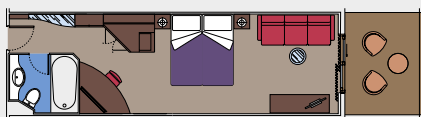

CABIN TYPES

18 Aurea Suites

Balcony suites (≈31 m²)
Double bed can be converted into two single beds.
Air conditioning, spacious wardrobe, bathroom with bathtub, interactive TV, telephone, Wi-Fi internet connection (for a fee), mini bar, safe deposit box.

This kind of accommodation is available only with the experience Aurea.

806 Balcony

Balcony cabins (from ≈17 to ≈23 m²)
Double bed can be converted into two single beds.
Air conditioning, bathroom with shower, interactive TV, telephone, Wi-Fi internet connection (for a fee), mini bar, safe deposit box.

This kind of accommodation is available with the experiences Bella, Fantastica and Aurea.

171 Ocean View

Cabins with porthole (≈16 m²)
Double bed can be converted into two single beds.
Air conditioning, bathroom with shower, interactive TV, telephone, Wi-Fi internet connection (for a fee), mini bar, safe deposit box.

This kind of accommodation is available with the experiences Bella and Fantastica.

263 Inside

Inside cabins (≈13 m²)
Double bed can be converted into two single beds.
Air conditioning, bathroom with shower, interactive TV, telephone, Wi-Fi internet connection (for a fee), mini bar, safe deposit box.

This kind of accommodation is available with the experiences Bella and Fantastica.

17 Cabins for guests with disabilities or reduced mobility

3 Balcony (from ≈33 to ≈39 m²), 2 Ocean View (≈17 m²), 12 Inside (≈20 m²)
Single beds can be converted into a double bed only in cabin 15025.
Air conditioning, bathroom with shower, interactive TV, telephone, Wi-Fi internet connection (for a fee), mini bar, safe deposit box.