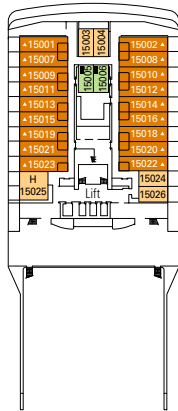

## LEGEND

- ▲ Sofa bed
- ◆ Double sofa bed
- 3<sup>rd</sup> bed is a bunk bed
- 3<sup>rd</sup> and 4<sup>th</sup> beds are bunks
- ↔ Connecting cabins
- H Cabin for guests with disabilities or reduced mobility

Data and descriptions are subject to change and will be verified at the time of booking.

DECK 10  
LIRA

DECK 9  
VIOLA

DECK 8  
ARPA

DECK 7  
SAXOFONO

DECK 6  
VIOLINO

DECK 5  
PIANOFORTE

# DECK PLAN & ACCOMMODATION

- Sport Deck 16
- Xilofono Deck 15
- Chitarra Deck 14
- Mandolino Deck 13
- Clarinetto Deck 12
- Flauto Deck 11
- Lira Deck 10
- Viola Deck 9
- Arpa Deck 8
- Saxofono Deck 7
- Violino Deck 6
- Pianoforte Deck 5
- Violoncello Deck 4