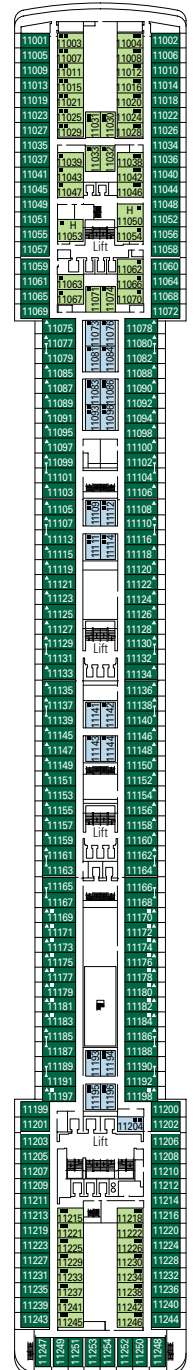

- All cabins have one double bed convertible to two single beds except in cabins for guests with disabilities or reduced mobility (H), this does not apply to cabin 15025

\* Certain cabins have restricted views.

## LEGEND

- ▲ Sofa bed
- ◆ Double sofa bed
- 3<sup>rd</sup> bed is a bunk bed
- 3<sup>rd</sup> and 4<sup>th</sup> beds are bunks
- ↔ Connecting cabins
- H Cabin for guests with disabilities or reduced mobility

Data and descriptions are subject to change and will be verified at the time of booking.

DECK 10  
LIRA

DECK 9  
VIOLA

DECK 8  
ARPA

DECK 7  
SAXOFONO

DECK 6  
VIOLINO

DECK 5  
PIANOFORTE

# DECK PLAN & ACCOMMODATION

- Sport Deck 16
- Xilofono Deck 15
- Chitarra Deck 14
- Mandolino Deck 13
- Clarinetto Deck 12
- Flauto Deck 11
- Lira Deck 10
- Viola Deck 9
- Arpa Deck 8
- Saxofono Deck 7
- Violino Deck 6
- Pianoforte Deck 5
- Violoncello Deck 4